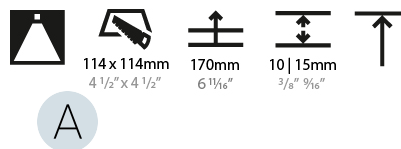

GENERAL

Series: Bioniq
Subseries: Bioniq Square Deep
Brand: Prolicht
Division: Architectural
Mounting Type: Recessed
Mounting Location: Ceiling
Subcategory: Downlight

PHYSICAL

Shape: Square
Length (mm): 119
Length (in): 4 11/16
Width (mm): 119
Width (in): 4 11/16
Depth (mm): 150
Depth (in): 5 7/8
Ceiling Thickness (mm): 10 / 12.5 / 15
Ceiling Thickness (in): 3/8 or 1/2 or 9/16
Min. Recessing Depth (mm): 170
Min. Recessing Depth (in): 6 11/16
Light Distribution: Downlight
Weight (kg): 0.592
Weight (lbs): 1.31

Fixture Finish: SSR / BKV / CWI / CRY / HAB / UFT / ITA / RUA / FTG / MYG / LOD / PUS / FRO / FUP / KIA / POP / BLS / SPG / MEY / GOH / GUM / CHC / COM / ABZ / JAG / OBR / MOS / ROR

Fixture Material: Aluminum Die Cast
Cut-out Measurements: 114mm / 4 1/2" x 114mm / 4 1/2"

ELECTRICAL

Lamp Type: LED (Zhaga Standard)
Total Output Wattage (W): 15
Dimming: Dali Dimming
Driver Included: No
Driver Location: Recessed Housing
Driver Type: Constant Current 120Vac
Housing: See components
Input Voltage (V): 120
Constant Current (MA): 350

LED

Number of LEDs: 1
Color Temperature (°K): Warm Dim
Max. Delivered Lumen (lm): 760
Nominal Lumen (lm): 1140
CRI: >90 CRI
Lamp Life (hrs): 50000

OPTICAL

Reflector°: 20 / 40 / 60
Adjustability: Rotational 355°; Tilt 30°

RATINGS AND CERTIFICATIONS

Certified By: Certified for North American Standards
IP rating: IP20