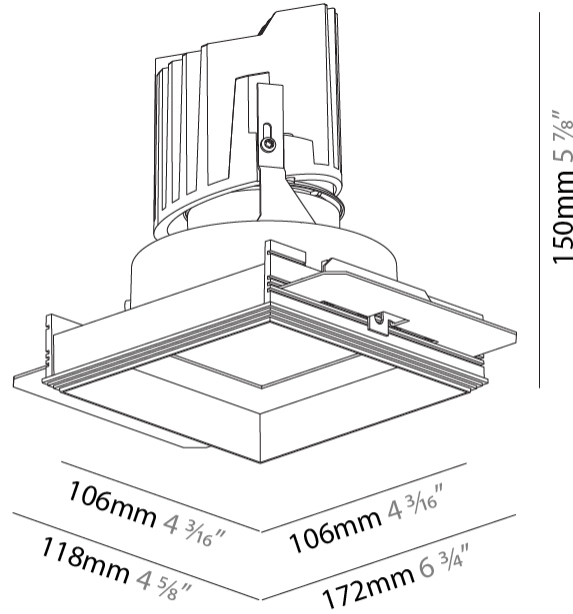

PHYSICAL

Shape: Square
Length (mm): 106
Length (in): 4 3/16
Width (mm): 106
Width (in): 4 3/16
Height (mm): 150
Height (in): 5 7/8
Ceiling Thickness (mm): 10 / 12.5 / 15 / 25
Ceiling Thickness (in): 3/8 or 1/2 or 9/16 or 1
Min. Recessing Depth (mm): 170
Min. Recessing Depth (in): 6 11/16
Light Distribution: Downlight
Weight (kg): 0.769
Weight (lbs): 1.69
Fixture Finish: SSR / BKV / CWI / CRY / HAB / UFT / ITA / RUA / FTG / MYG / LOD / PUS / FRO / FUP / KIA / POP / BLS / SPG / MEY / GOH / GUM / CHC / COM / ABZ / JAG / OBR / MOS / ROR
Fixture Material: Aluminum Die Cast
Cut-out Measurements: 120mm / 4 3/4" x 120mm / 4 3/4"
Upon Request: Unique Ceiling Thickness

ELECTRICAL

Lamp Type: LED (Zhaga Standard)
Input Wattage (W): 16.5
Total Output Wattage (W): 14.7
Dimming: Dali Dimming
Driver Included: No
Driver Location: Recessed Housing
Driver Type: Constant Current - 120Vac
Driver Class: Class 2
Housing: See Components
Input Voltage (V): 120
Constant Current (MA): 350

LED

Number of LEDs: 1
Max. Delivered Lumen (lm): 770
Nominal Lumen (lm): 1140
CRI: >90 CRI
Lamp Life (hrs): 50000
Upon Request: RGB-W Tunable White Special Color Temperature Special LED

OPTICAL

Reflector: 20 / 40 / 60
Upon Request: Special Beam Angles

RATINGS AND CERTIFICATIONS

Certified By: Certified for North American Standards
IP rating: IP20
Zaneen Company Inc. © 2024, T 1800-388-3382, F 416-247-9319, www.zaneen.com