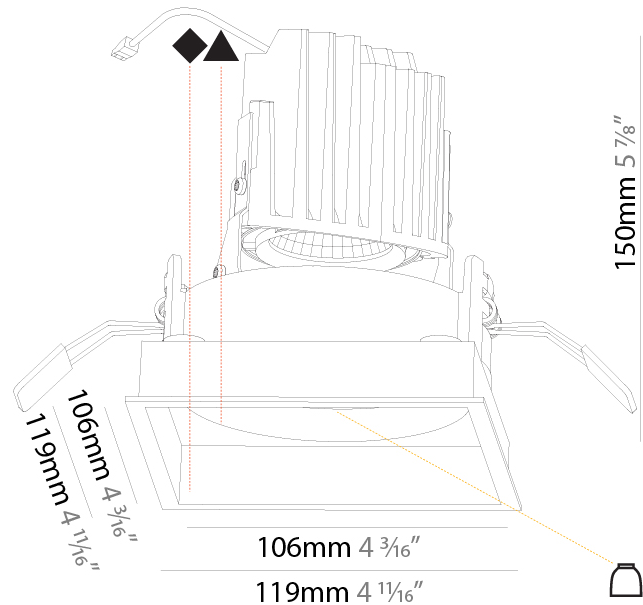

GENERAL

Series: Bioniq
Subseries: Bioniq Square Deep
Brand: Prolicht
Division: Architectural
Mounting Type: Recessed
Mounting Location: Ceiling
Subcategory: Downlight

PHYSICAL

Shape: Square
Length (mm): 119
Length (in): 4 11/16
Width (mm): 119
Width (in): 4 11/16
Depth (mm): 150
Depth (in): 5 7/8
Ceiling Thickness (mm): 10 / 12.5 / 15
Ceiling Thickness (in): 3/8 or 1/2 or 9/16
Min. Recessing Depth (mm): 170
Min. Recessing Depth (in): 6 11/16
Light Distribution: Downlight
Weight (kg): 0.592
Weight (lbs): 1.31

Fixture Finish: SSR / BKV / CWI / CRY / HAB / UFT / ITA / RUA / FTG / MYG / LOD / PUS / FRO / FUP / KIA / POP / BLS / SPG / MEY / GOH / GUM / CHC / COM / ABZ / JAG / OBR / MOS / ROR

Fixture Material: Aluminum Die Cast
Cut-out Measurements: 114mm / 4 1/2" x 114mm / 4 1/2"

ELECTRICAL

Lamp Type: LED (Zhaga Standard)
Total Output Wattage (W): 15
Dimming: Dali Dimming
Driver Included: No
Driver Location: Recessed Housing
Driver Type: Constant Current 120Vac
Housing: See components
Input Voltage (V): 120
Constant Current (MA): 350

LED

Number of LEDs: 1
Color Temperature (°K): Warm Dim
Max. Delivered Lumen (lm): 760
Nominal Lumen (lm): 1140
CRI: >90 CRI
Lamp Life (hrs): 50000

OPTICAL

Reflector°: 20 / 40 / 60
Adjustability: Rotational 355°; Tilt 30°

RATINGS AND CERTIFICATIONS

Certified By: Certified for North American Standards
IP rating: IP20